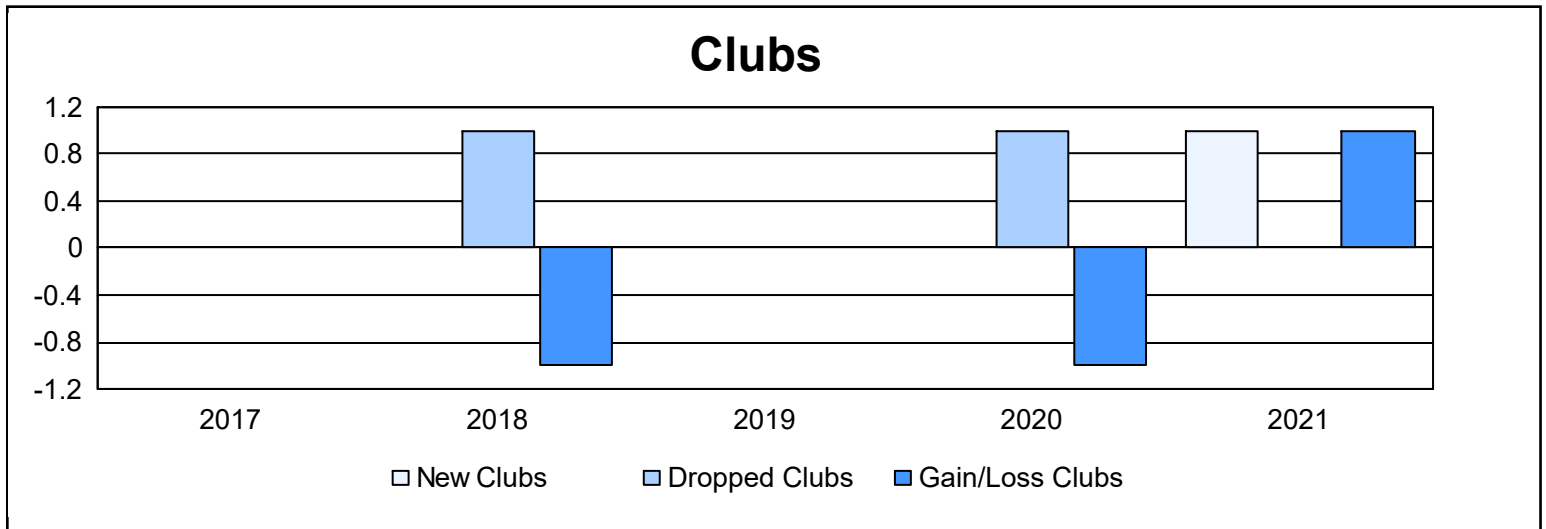

Year	New Clubs	Dropped Clubs	Gain/ Loss Clubs	New Members	Charter Members	Reinstate Members	Transfer Members	Total Member Added	Total Members Dropped	Gain/ Loss Members
2016-2017	0	0	0	247	1	7	0	255	228	27
2017-2018	0	1	-1	309	0	9	0	318	271	47
2018-2019	0	0	0	272	3	3	2	280	302	-22
2019-2020	0	1	-1	233	3	10	1	247	245	2
2020-2021	1	0	1	193	36	6	0	235	205	30
<b>Average</b>	<b>0</b>	<b>0</b>	<b>0</b>	<b>251</b>	<b>9</b>	<b>7</b>	<b>1</b>	<b>267</b>	<b>250</b>	<b>17</b>

### Membership Composition June 2021 Cumulative