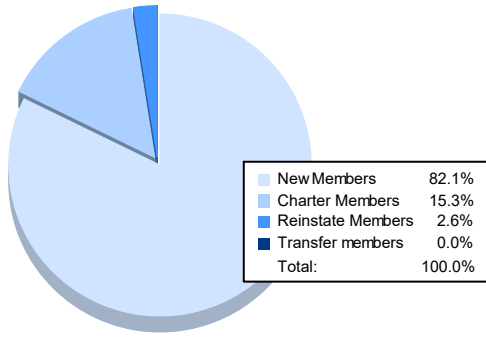

Year	New Clubs	Dropped Clubs	Gain/ Loss Clubs	New Members	Charter Members	Reinstate Members	Transfer Members	Total Member Added	Total Members Dropped	Gain/ Loss Members
2016-2017	0	0	0	247	1	7	0	255	228	27
2017-2018	0	1	-1	309	0	9	0	318	271	47
2018-2019	0	0	0	272	3	3	2	280	302	-22
2019-2020	0	1	-1	233	3	10	1	247	245	2
2020-2021	1	0	1	193	36	6	0	235	205	30
<b>Average</b>	<b>0</b>	<b>0</b>	<b>0</b>	<b>251</b>	<b>9</b>	<b>7</b>	<b>1</b>	<b>267</b>	<b>250</b>	<b>17</b>

### Membership Composition June 2021 Cumulative