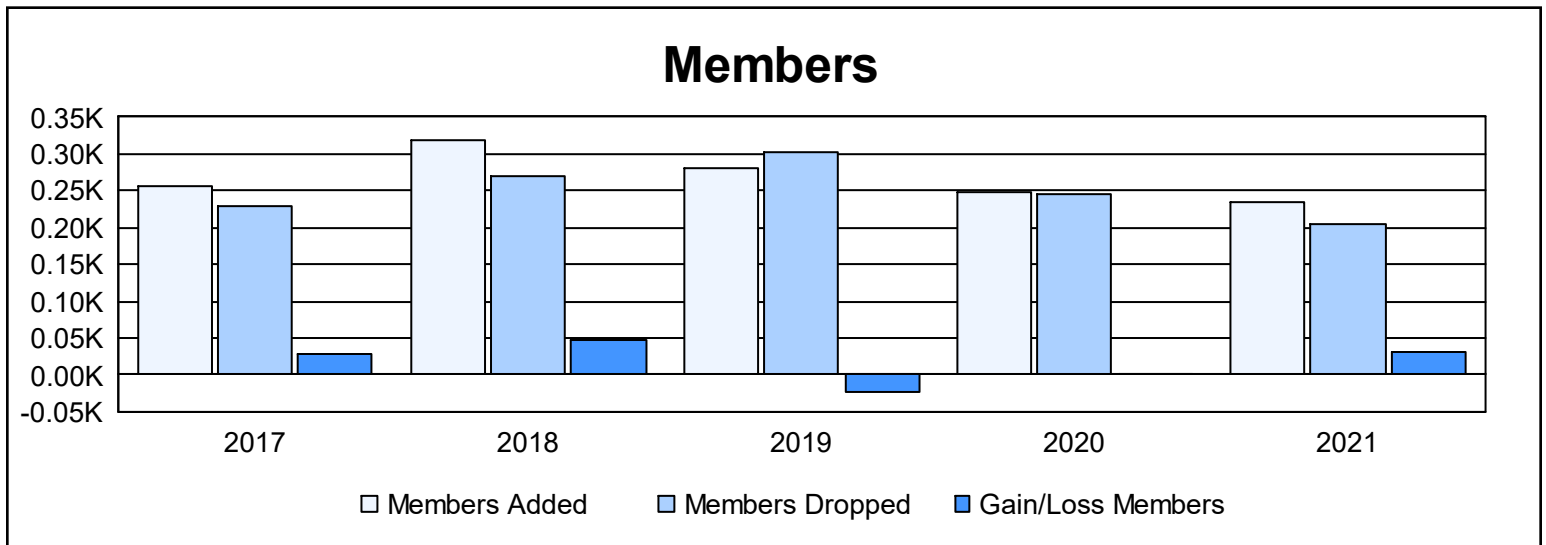

Year	New Clubs	Dropped Clubs	Gain/ Loss Clubs	New Members	Charter Members	Reinstate Members	Transfer Members	Total Member Added	Total Members Dropped	Gain/ Loss Members
2016-2017	0	0	0	247	1	7	0	255	228	27
2017-2018	0	1	-1	309	0	9	0	318	271	47
2018-2019	0	0	0	272	3	3	2	280	302	-22
2019-2020	0	1	-1	233	3	10	1	247	245	2
2020-2021	1	0	1	193	36	6	0	235	205	30
<b>Average</b>	<b>0</b>	<b>0</b>	<b>0</b>	<b>251</b>	<b>9</b>	<b>7</b>	<b>1</b>	<b>267</b>	<b>250</b>	<b>17</b>

### Membership Composition June 2021 Cumulative